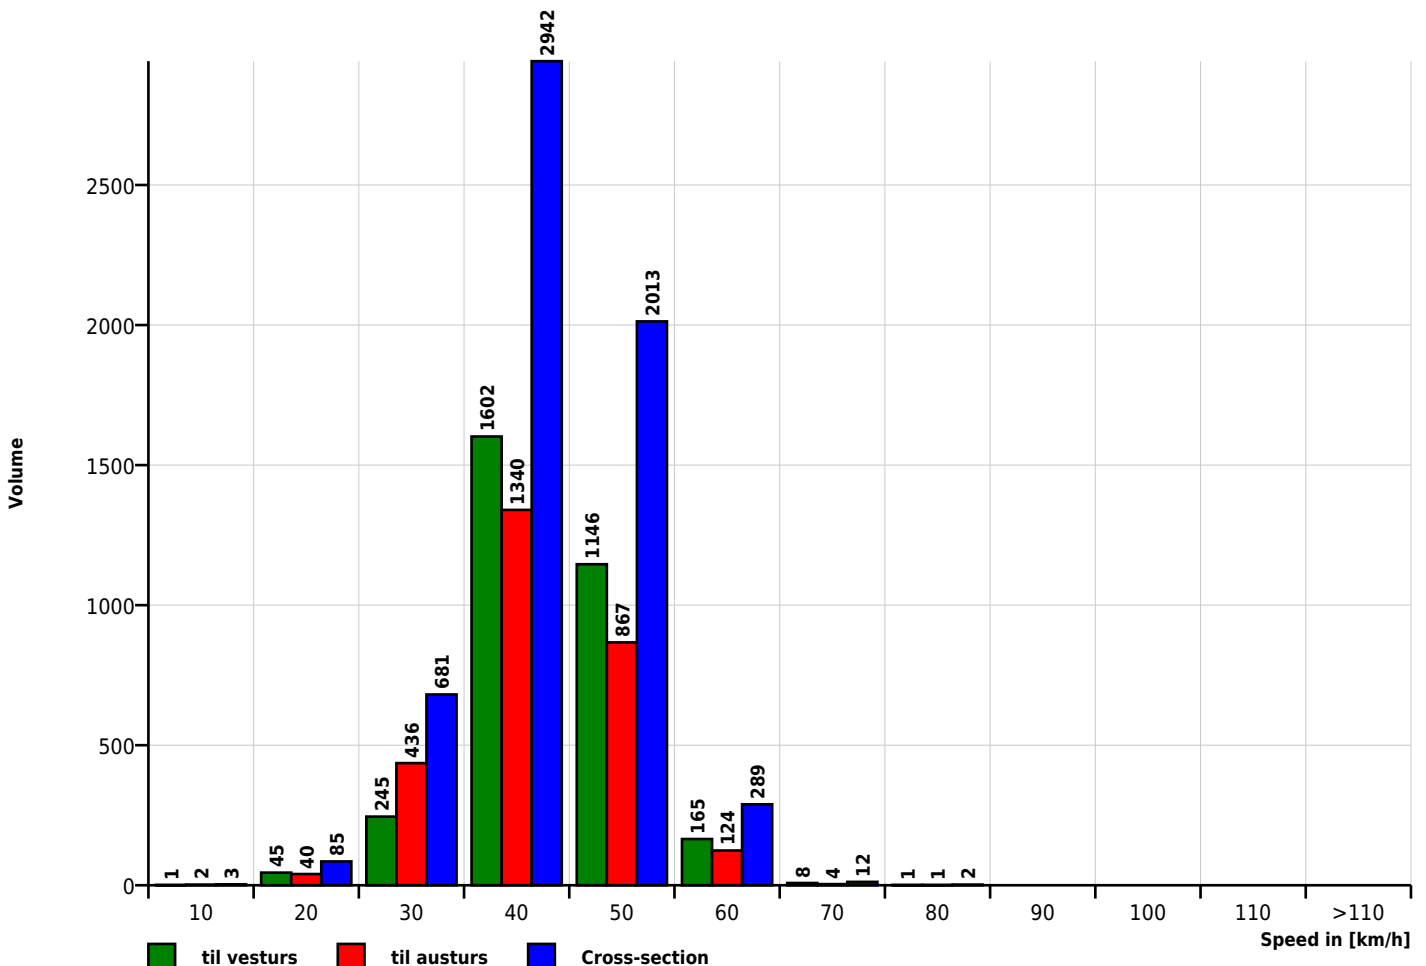

Reykjavíkurborg

Generated with **DataCollect Webreporter** version 1.0 at 04/24/2023 13:10:02

Site

Name SDR 4892
 Dir. Oncoming (name) til vesturs
 Dir. Outgoing (name) til austurs
 Posted Speed Limit 
 Comment Hæðargarður
 Device type **SDR**
 Coordinates 64.123697,-21.871673

Time Range

Start date 04/13/2023 00:00
 End date 04/19/2023 23:59
 Days Mo, Tu, We, Th, Fr, Sa, Su
 Time Interval 60 minutes
 Time / Day 00:00 - 23:59

Speed histogram

Author

Institution Reykjavíkurborg
 Department USK - samgöngustjóri og borgarhönnun
 Street Borgartún 12-14
 Postal code 105
 City Reykjavík
 Country Iceland
 Contact
 Phone +354 4111111
 Email upplysingar@reykjavik.is