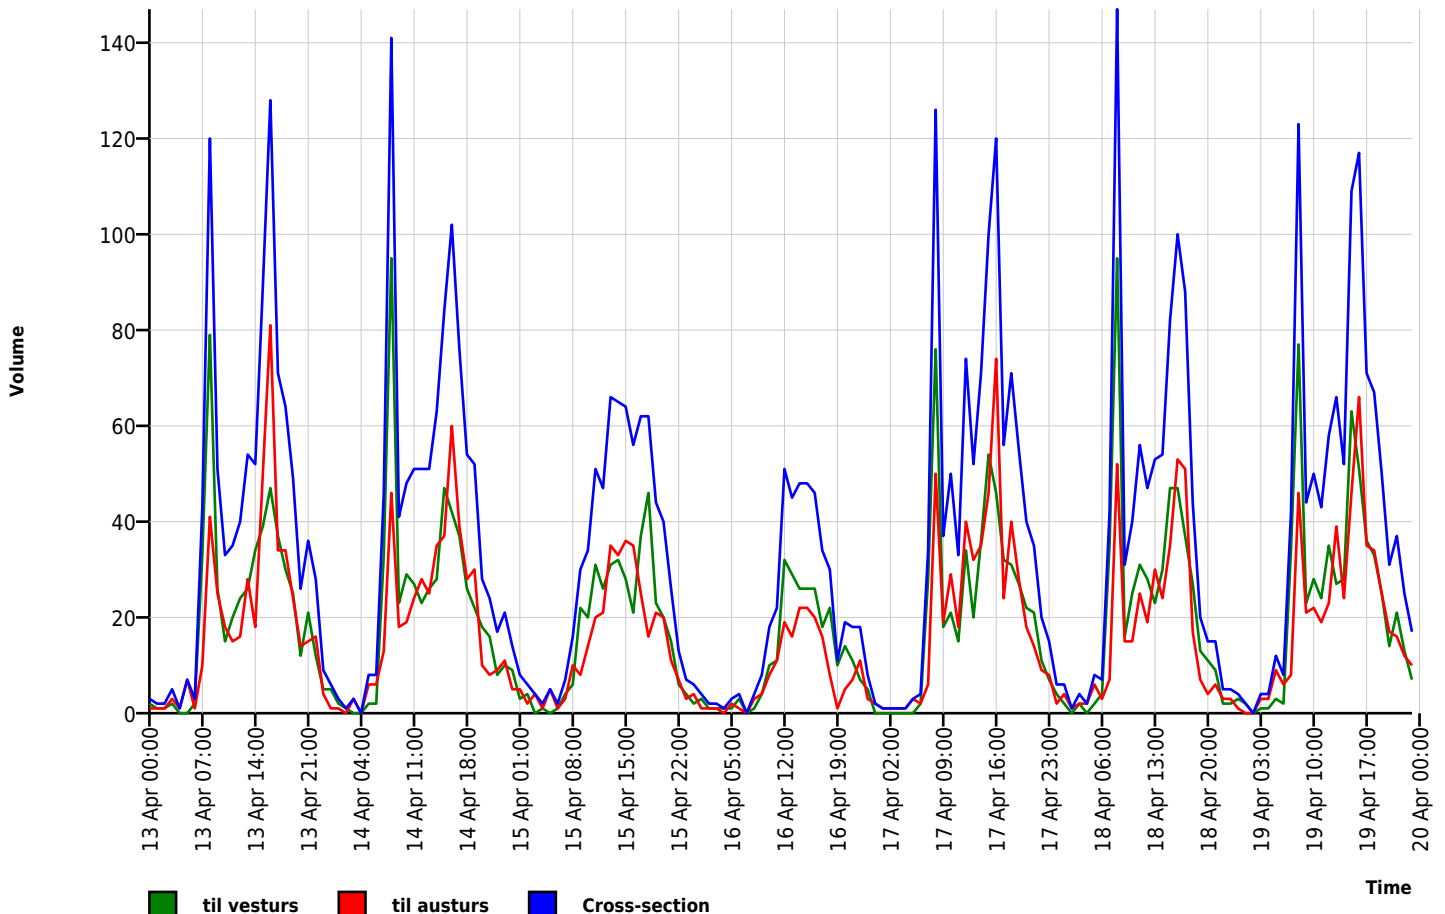

Reykjavíkurborg

Generated with **DataCollect Webreporter** version 1.0 at 04/24/2023 13:10:02

Site

Name SDR 4892
 Dir. Oncoming (name) til vesturs
 Dir. Outgoing (name) til austurs
 Posted Speed Limit 
 Comment Hæðargarður
 Device type **SDR**
 Coordinates 64.123697,-21.871673

Time Range

Start date 04/13/2023 00:00
 End date 04/19/2023 23:59
 Days Mo, Tu, We, Th, Fr, Sa, Su
 Time Interval 60 minutes
 Time / Day 00:00 - 23:59

Time / Volume graph

Author

Institution Reykjavíkurborg
 Department USK - samgöngustjóri og borgarhönnun
 Street Borgartún 12-14
 Postal code 105
 City Reykjavík
 Country Iceland
 Contact
 Phone +354 4111111
 Email upplýsingar@reykjavik.is